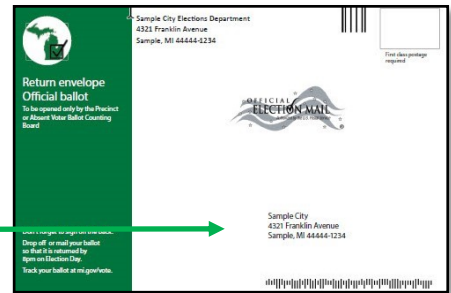

There's a new look in 2020 for ballot mail envelopes in Michigan

Help us get ballots delivered to the voters and back to the clerk's office – quickly and accurately.

Blue envelopes are for delivery to voters

- The new envelopes are smaller and color coded, blue goes to the voter.
- The delivery address is clearly labeled on the front.

Green envelopes return ballots to the Clerk

Front of envelope

- Green denotes delivery to the clerk's office.
- The clerk's address and IMb are clear on the front of the envelope.