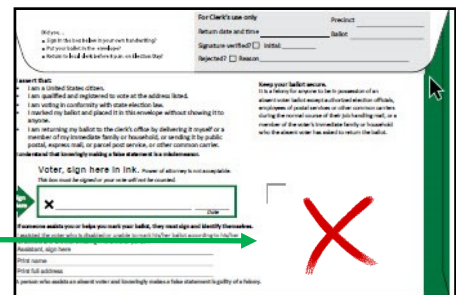

- The new envelopes are smaller and color coded, blue goes to the voter.
- The delivery address is clearly labeled on the front.

Green envelopes return ballots to the Clerk

Front of envelope

- Green denotes delivery to the clerk's office.
- The clerk's address and IMb are clear on the front of the envelope.

Back of envelope

- This side is for the voter's use only.
- Do not deliver to the voter's address on the back.

Together, we can make the 2020 elections a success.

Have questions, contact the Michigan Bureau of Elections (517) 335-3237 or elections@michigan.gov.