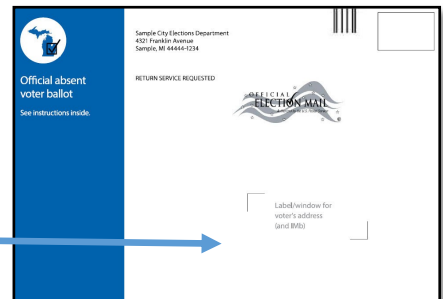

There's a new look in 2020 for ballot mail envelopes in Michigan

Help us get ballots delivered to the voters and back to the clerk's office – quickly and accurately.

Blue envelopes are for delivery to voters

- The new envelopes are smaller and color coded, blue goes to the voter.
- The delivery address is clearly labeled on the front.

Green envelopes return ballots to the Clerk

Front of envelope

- Green denotes delivery to the clerk's office.
- The clerk's address and IMb are clear on the front of the envelope.